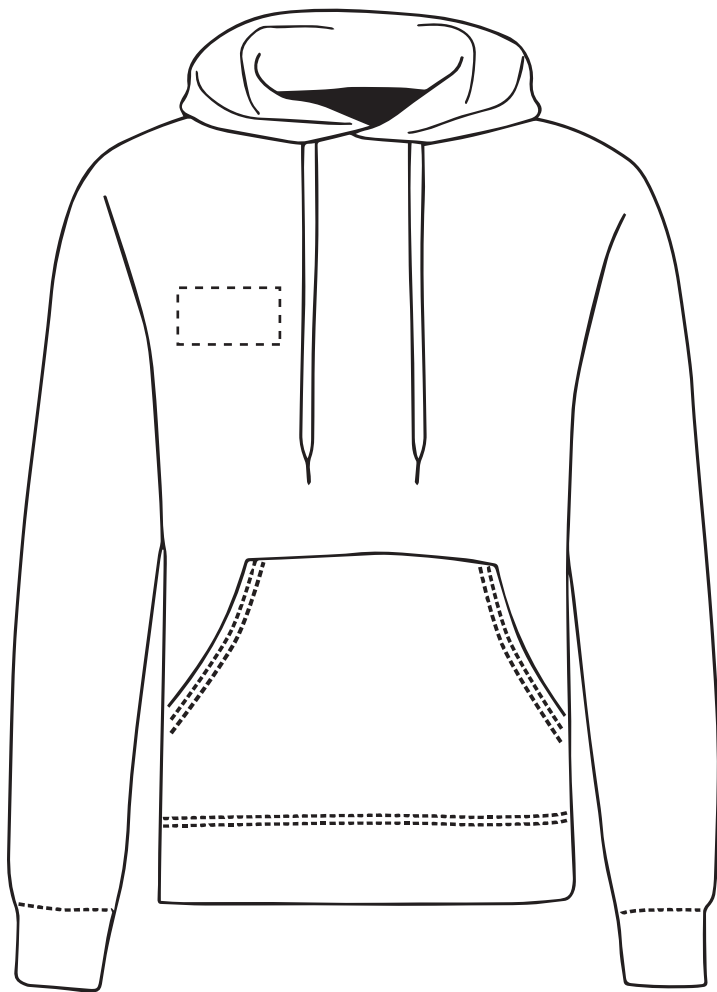

**Madeira Thread Colours**

The dashed line is to demonstrate print area and will not appear on your printed item

- Colour 1
- Colour 1
- Colour 1
- Colour 1

ARTWORK SCALE 15%

Product Image for visualisation  
- colours may vary

ARTWORK SCALE 100%  
Max print area 90mm x 50mm

To proceed, please approve visual via the online system.

**PLEASE NOTE:**

- All colours including print and product are for visual purposes only and should not be regarded as the actual colour of the product and print.
- Some products may vary from batch to batch and may differ from previous orders.
- The colour and texture of a product can also have an effect on the final print colour.
- By approving this order we accept that you understand these terms.